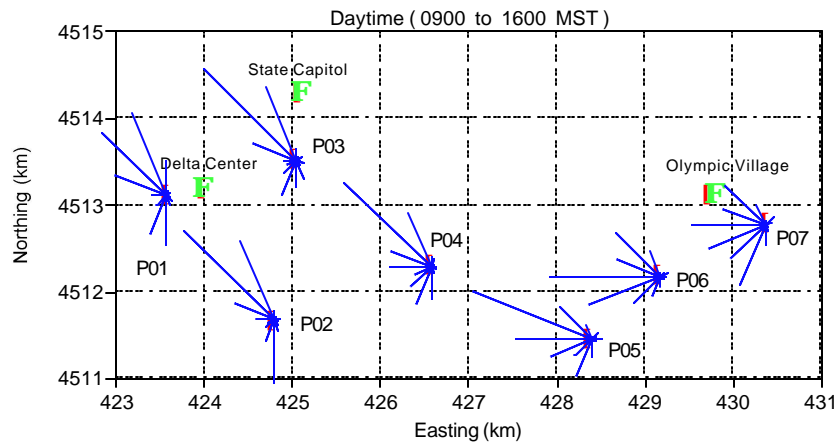

# WINDS ACROSS SALT LAKE CITY

Wind Roses for Salt Lake City  
Winter Season --- 1/21 to 4/12 Year: 2000

Sites P03 and P02  
Average of Selected Days - 62, 63, 84, 92, 101  
1-hr Average Data -- Year 2000