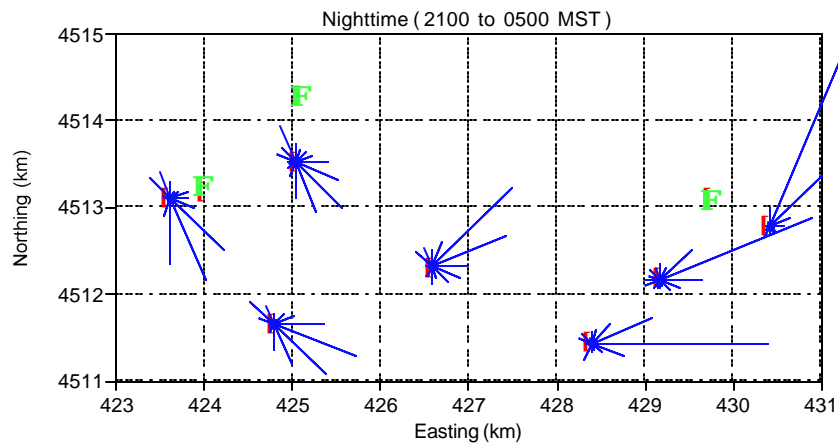

# WINDS ACROSS SALT LAKE CITY

Wind Roses for Salt Lake City  
Winter Season --- 1/21 to 4/12 Year: 2000

Sites P03 and P02  
Average of Selected Days - 62, 63, 84, 92, 101  
1-hr Average Data -- Year 2000